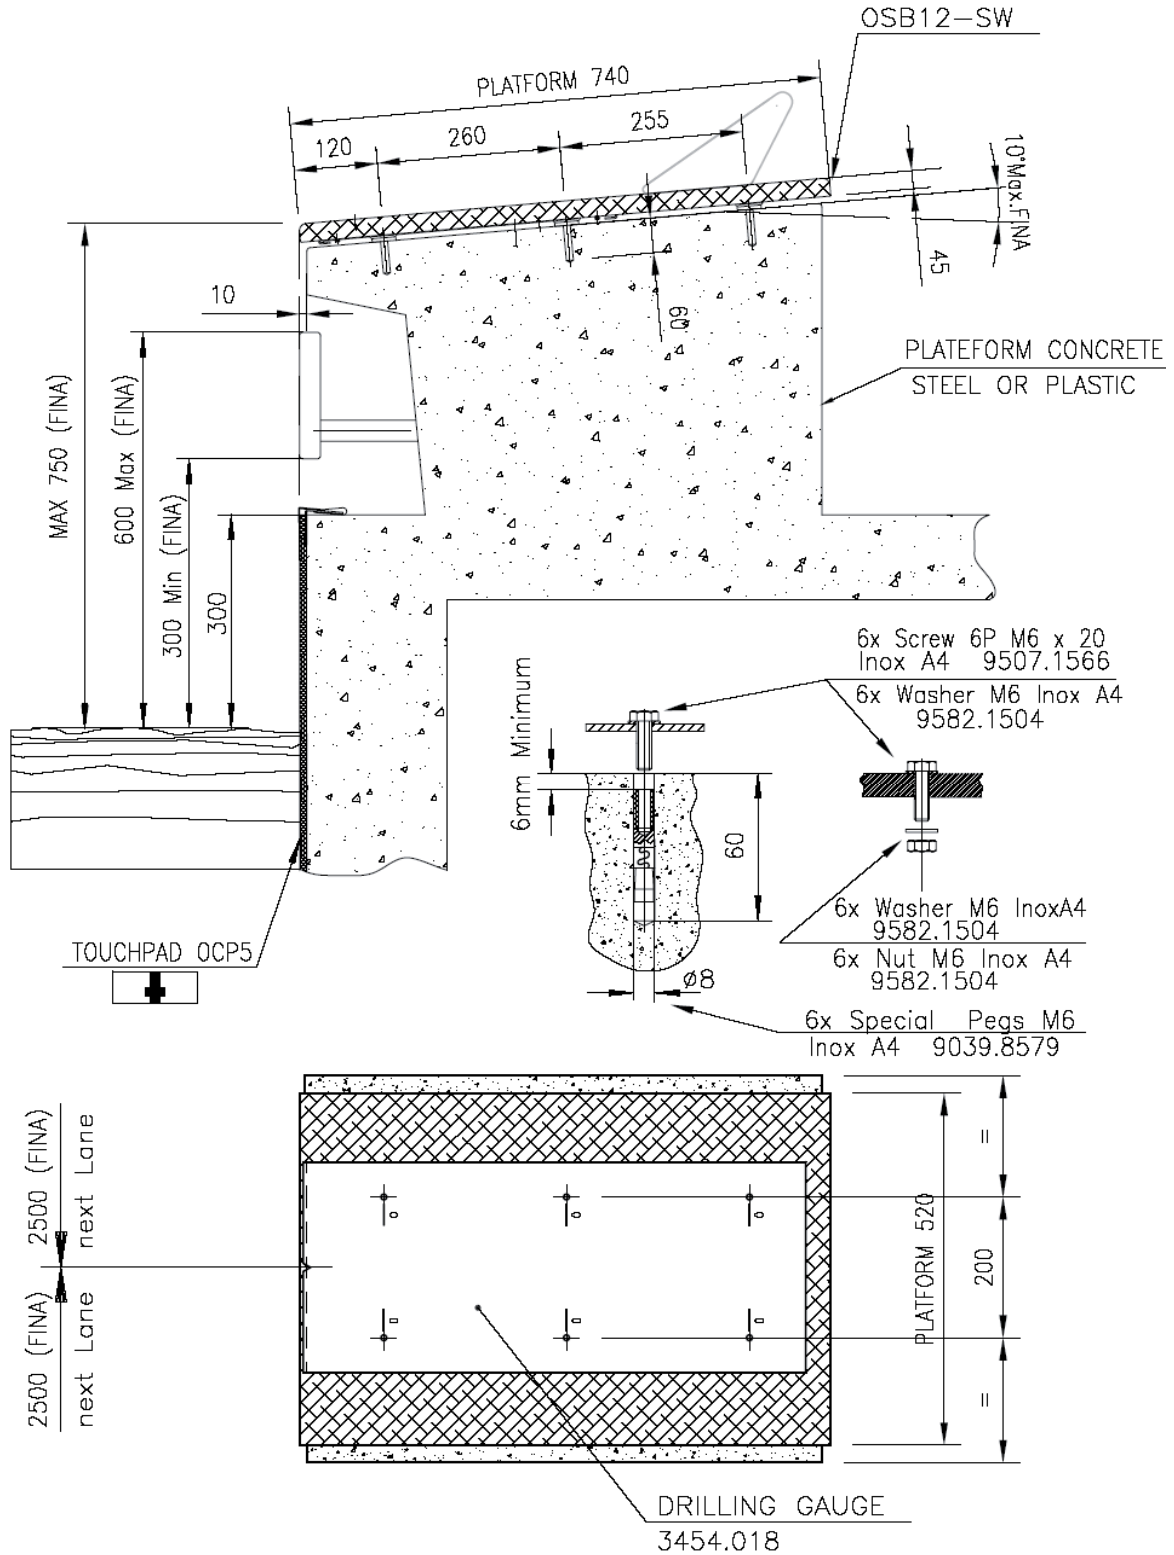

OSB12

SWIMMING STARTING PLATFORM

3454.507.02

Version 1.0

Edition October 2009

2 INSTALLATION

2.1 Fixation of the OSB12 platform

3 TECHNICAL CHARACTERISTICS OF THE OSB12-SW WITH RELAY BREAK DETECTION (RBD) AND WITHOUT START CONTROL

	OSB12-RBD	OSB12-Simple
DIMENSIONS	<i>Platform 740mm x 520mm x 38mm(165mm with footrest)</i>	
WEIGHT (KG)	21.2	19.5
COLOURS	Platform white RAL 9010 with non-skidding surface dark blue RAL 5002	
CONTACT	Closing at the moment of the start (NO)	
ACTION FORCE	9.0 Kg to 12.0Kg	
CONNECTION	Cable with 2-pole plug (length ~140cm)	